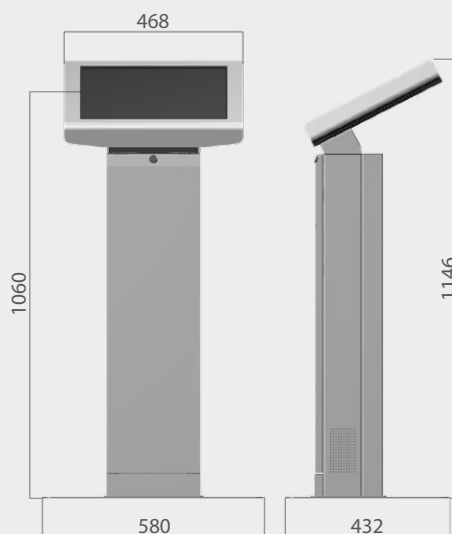

Swallow

Swallow

The small dimensions combined with an attractive design and strong build quality allows to use the Swallow in most indoor kiosk applications. The information kiosk Swallow is the smallest free standing kiosk in the range and is capable of taking many of the popular smaller peripherals.

General Description:

- Welded metal construction made of 2mm thick steel
- Security rod lock
- Wide Colour Choice
- Dimensions: 1146(H) x 468(W) x 432(D)mm

Standard Specifications:

- 19" LCD with touch screen
- Mini PC in custom configuration

Swallow

Optional peripherals:

- 22" or 32" LCD Swallow variants
- Vandal-proof Sensor
- Thermal Printers 60 – 112mm
- Webcam
- Telephone Handset
- Card Reader (chip, magnetic, noncontact)
- Barcode Reader
- Coin Selector
- Special colour and graphics
- WiFi
- Other peripherals on request